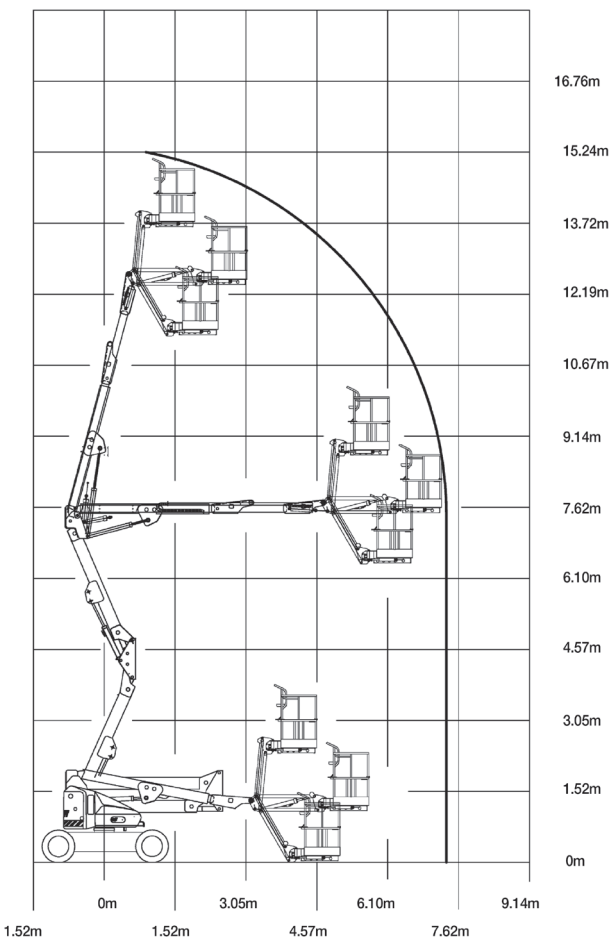

KEY SELLING POINTS

- Smooth control, proportional electric drive, with two speed ranges
- Proportional lift and swing controls at the platform
- Jib boom and basket rotate
- Cylinder boots protect cylinder rods from overspray and contaminants
- Non-marking urethane filled tyres
- Multi axis 4 degree level sensor
- Plug in JLG analyser at platform and base to indicate system functions for servicing and adjustment
- On "M" version, a Kubota single cylinder diesel engine to operate 55 Amp Mechtron charger when battery voltage drops below a prescribed level, charge on the go

SPECIFICATIONS

Performance:

Platform Height (max.)	13.72m
Working Height	15.72m
Platform Rotation Angle	180°
Jib Raise Angle	86°
Jib Lower Angle	55°
Jib Articulation Range	141°
Maximum Horizontal Outreach	7.24m
Platform Capacity	230kg
Slewing Angle	360°
Continuous Slew	No

Dimensions:

Stowed Length	6.50m
Stowed Height	2.01m
Overall Width	1.75m
Wheelbase	2.01m
Ground Clearance	0.22m
Platform Width	1.52m
Platform Length	0.76m
Overall Jib Length	1.24m
Tailswing	0m

Power:

Power Source	Electric DC
Engine Make	Kubota
Engine Model	OC 60
Engine Power	4kW
Engine Fuel	Diesel
DC Voltage	48V
DC Power	370 Amp h
Genset	Kubota

Travel:

Tyre Size	240/55-17.5
Tyre Type	Urethane Filled/Non-marking
Inside Turn Radius	0.61m
Outside Turn Radius	3.15m
Gradeability	30%

Weights and Capabilities:

Hydraulic Tank Capacity	15 Ltr
Operating Weight	6,700kg