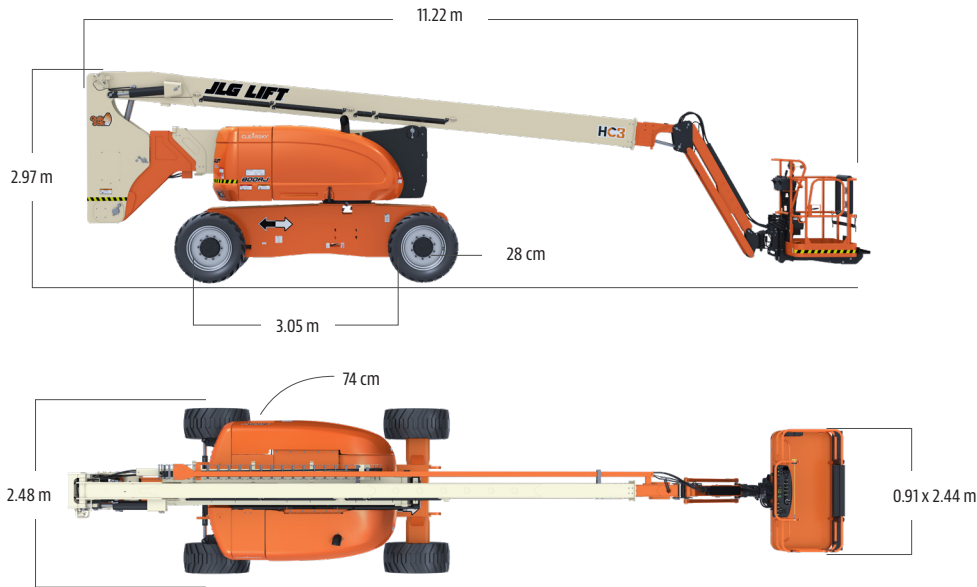

800AJ HC3

ARTICULATINGHi-CAPACITY BOOM LIFT

Experience | Safety | Innovation

Performance

Platform Height	24.50 m
Horizontal Outreach	15.90 m
Swing	360 Degrees Continuous
Platform Capacity	
Restricted	340/454 kg
Unrestricted	300 kg
Platform Rotator	180 Degrees Hydraulic
Jib Range of Articulation	130 Degrees (+70, -60)
Weight	17,023 kg
Drive Speed 4WD	4.8 kph
Gradeability 4WD	45%
Tilt Cut Out	5 Degrees
Turning Radius	
Inside	3.12 m
Outside	6.56 m

Standard Specifications

Power Source

Engine	Deutz D2011LO4 Tier 4i (49 hp 36.4 kw)
Fuel Tank Capacity	147 L

Hydraulic System

Capacity	151 L
Auxiliary Power	12V DC

Tyres

Non-Marking	18 x 625 Foam Filled
-------------	----------------------

Accessories & Options

- Platform: 36 x 72 in. (0.91 x 1.83 m)
- Fall Arrest Platform
- SkySense™
- Mesh to Mid Rail
- Fire Extinguisher
- White Noise (Squawker) Alarm
- Pipe Racks
- SkyGlazier

ACCESS SOLUTIONS

Experience | Safety | Innovation

Dimensions

All dimensions are approximate.

Reach Dimensions